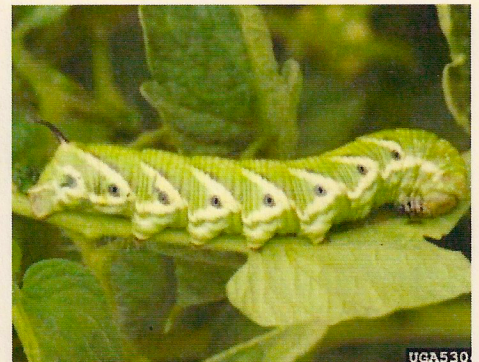

Japanese Beetle

Leaf Hopper

Root Maggot

Wireworm

Rose Chafer

Tomato Hornworm

UGA530