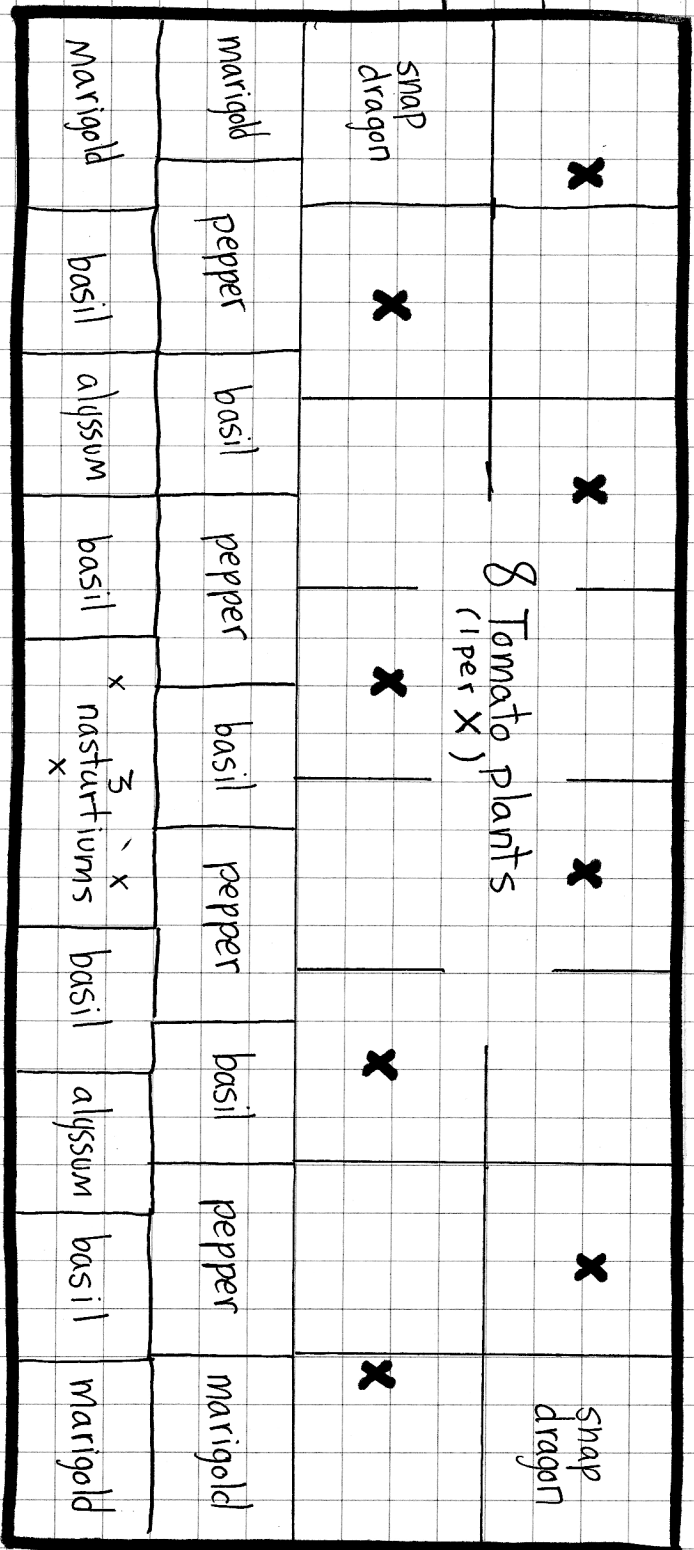

# Nightshade Garden

Tomato Trellis

← Notched for Tomato Trellis 2x4

SCALE:  
1 Square Foot

see planting instructions