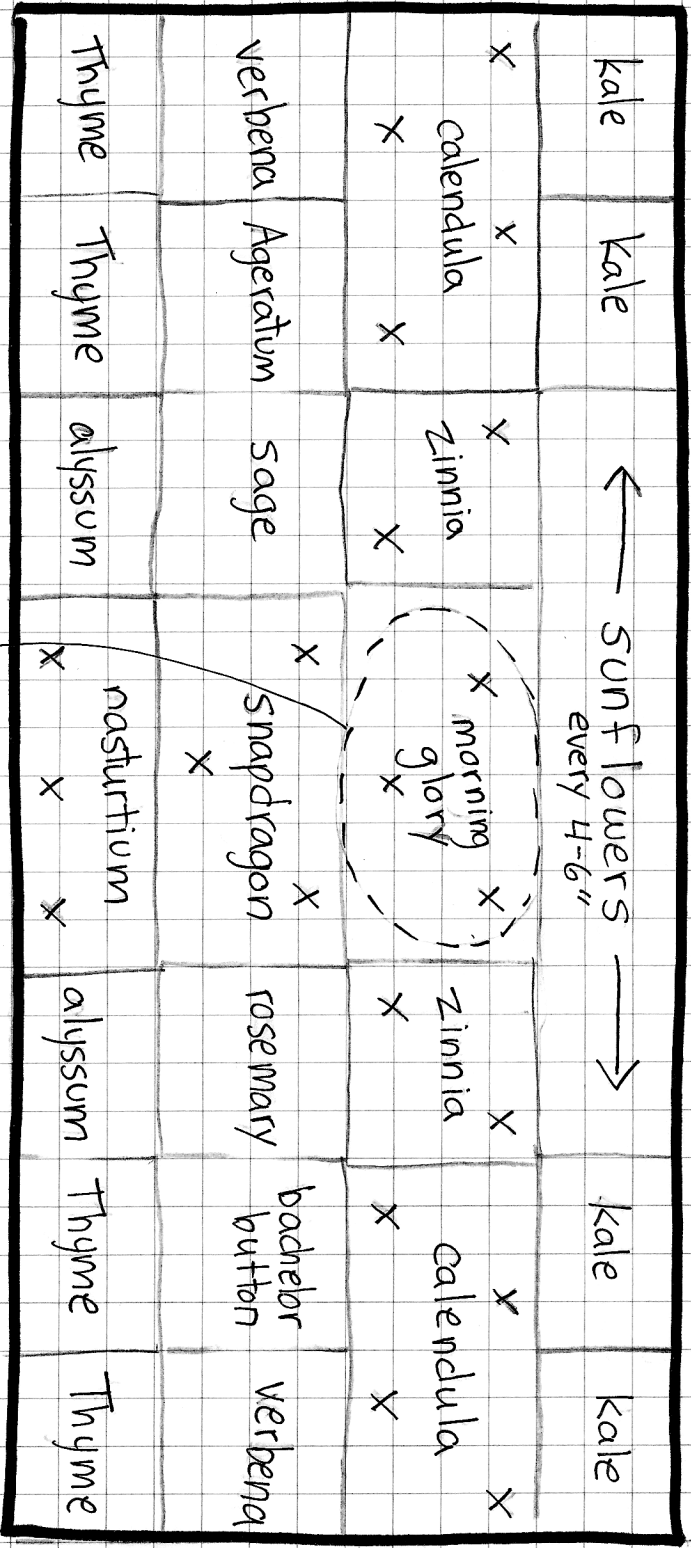

SCALE:

1 sq.
Foot

Rainbow Pollinator Garden

An 'x' marks where each plant should go within each variety section, if there is more than one.

morning glory tripod

See planting instructions for details.